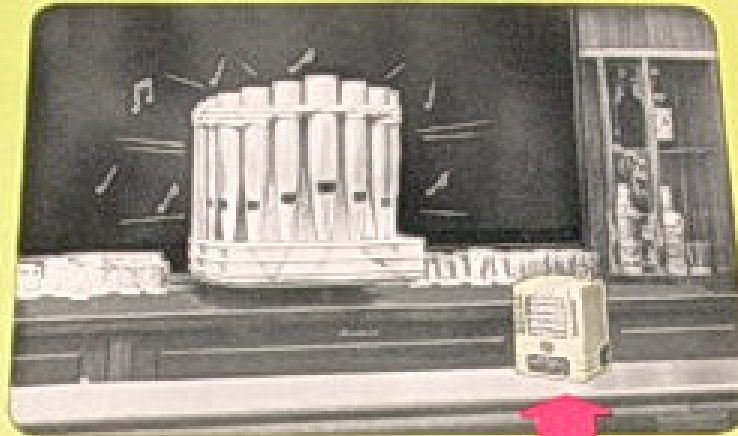

Melody Parade, newest member of the Seeburg Top Spot Equipment Family, is a Remote Control Unit built in the Seeburg Tradition of Beauty and Quality. It is a literal jewel in appearance. The molded opaque plastic cabinet, with its translucent, illuminated plastic insets and illuminated program holder, makes a brilliant harmonizing spot of color against any background. Within the case is a performance-perfect, fool-proof remote control unit, none the less finely made for all its small size. Melody Parade is but 7 inches high, 5 inches wide and 4 1/2 inches deep . . . a smart, attractive handful of dynamic salesmanship! It plugs in anywhere for operation without fuss or bother.

Your Seeburg Distributor will be glad to demonstrate this Seeburg Leadership Product.

J. P. SEEBURG CORPORATION
1500 DAYTON STREET CHICAGO